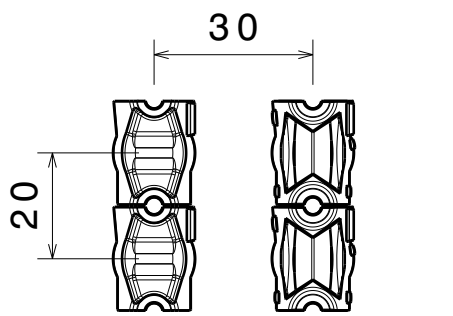

D C B A

4

Isometric view

Bottom view

3

Beam direction

Front view

2

Strada lens arrangement recommendation

Top view

MATERIALS
 Lens: PMMA
 Tape(optional): PU Foam

Part no. with tape fastening: CA11416_Strada-T-DN

This drawing is our property. It can't be reproduced or communicated without our written agreement.

Ledil Oy
 Tehdaskatu 13
 FIN-24100 SALO
 Finland

DRAWING TITLE

Datasheet Strada-T-DN Lens

DRAWN BY o1	DATE 14.05.2010
CHECKED BY pv	DATE 14.05.2010
DESIGNED BY hh	DATE 14.05.2010

SIZE A4	DRAWING NUMBER C11415	REV 1
SCALE 2:1	WEIGHT (g)	SHEET 1/1