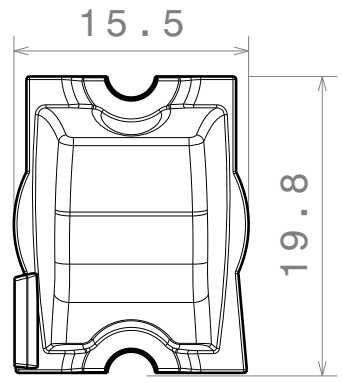

D C B A

4

Isometric view

Bottom view

3

Beam direction

Front view

2

Strada lens arrangement recommendation

Top view

MATERIALS
 Lens: PMMA
 Tape(optional): PU Foam

Part no. with tape fastening: CA11416_Strada-T-DN

This drawing is our property. It can't be reproduced or communicated without our written agreement.

Ledil Oy
 Tehdaskatu 13
 FIN-24100 SALO
 Finland

DRAWING TITLE

Datasheet Strada-T-DN Lens

DRAWN BY o1	DATE 14.05.2010
CHECKED BY pv	DATE 14.05.2010
DESIGNED BY hh	DATE 14.05.2010

SIZE A4	DRAWING NUMBER C11415	REV 1
SCALE 2:1	WEIGHT (g)	SHEET 1/1