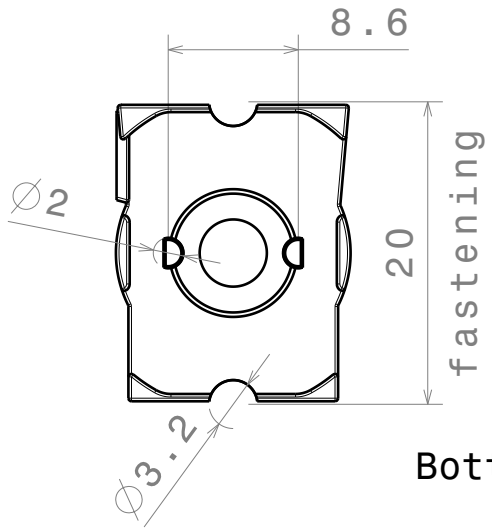

D C B A

4

Isometric view

Bottom view

3

Beam direction

Front view

2

Strada lens arrangement recommendation

Top view

MATERIALS
 Lens: PMMA
 Tape(optional): PU Foam

Part no. with tape fastening: CA11416_Strada-T-DN

This drawing is our property. It can't be reproduced or communicated without our written agreement.

Ledil Oy
 Tehdaskatu 13
 FIN-24100 SALO
 Finland

DRAWING TITLE

Datasheet Strada-T-DN Lens

DRAWN BY o1	DATE 14.05.2010
CHECKED BY pv	DATE 14.05.2010
DESIGNED BY hh	DATE 14.05.2010

SIZE A4	DRAWING NUMBER C11415	REV 1
SCALE 2:1	WEIGHT (g)	SHEET 1/1