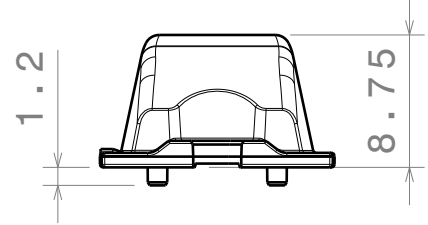

D C B A

4

Isometric view

Bottom view

3

Beam direction

Front view

2

Strada lens arrangement recommendation

Top view

MATERIALS
 Lens: PMMA
 Tape(optional): PU Foam

Part no. with tape fastening: CA11416_Strada-T-DN

This drawing is our property. It can't be reproduced or communicated without our written agreement.

Ledil Oy
 Tehdaskatu 13
 FIN-24100 SALO
 Finland

DRAWING TITLE

Datasheet Strada-T-DN Lens

DRAWN BY o1	DATE 14.05.2010
CHECKED BY pv	DATE 14.05.2010
DESIGNED BY hh	DATE 14.05.2010

SIZE A4	DRAWING NUMBER C11415	REV 1
SCALE 2:1	WEIGHT (g)	SHEET 1/1