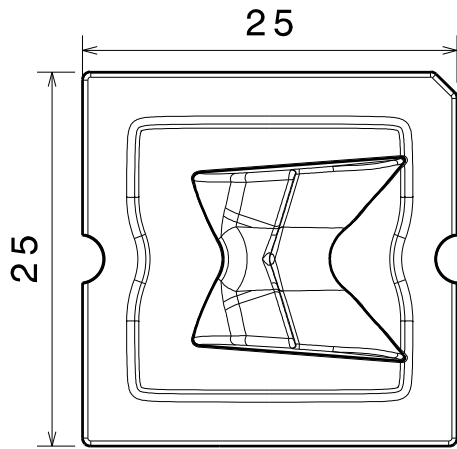

Bottom view

3

3

Beam direction

Front view

2

2

Part no.s:
 C11818_Strada-SQ-T-DW-XP
 C11818_Strada-SQ-T-DW-XP-G

Part no.s with tape:
 CA11819_Strada-SQ-T-DW-XP-TAPE
 CA11819_Strada-SQ-T-DW-XP-G-TAPE

MATERIALS
 Lens: PMMA
 Tape(optional): PU Foam

Top view

This drawing is our property.
 It can't be reproduced
 or communicated without
 our written agreement.

pv

DATE

01.12.2010

SIZE

A4

DRAWING NUMBER

C11818

REV

1

DESIGNED BY

hh

DATE

01.12.2010

SCALE

2:1

WEIGHT (g)