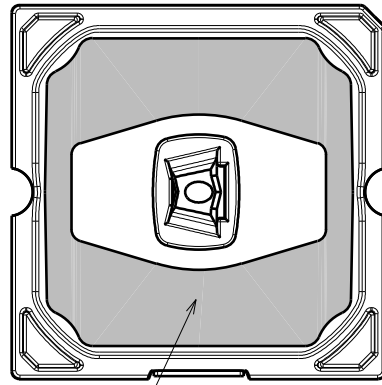

D

C

B

A

4

4

Isometric view

0.4mm tape

Bottom view

3

3

Beam direction

Front view

2

2

Part no.s:
 C11818_Strada-SQ-T-DW-XP
 C11818_Strada-SQ-T-DW-XP-G

Part no.s with tape:
 CA11819_Strada-SQ-T-DW-XP-TAPE
 CA11819_Strada-SQ-T-DW-XP-G-TAPE

MATERIALS
 Lens: PMMA
 Tape(optional): PU Foam

Top view

This drawing is our property.
 It can't be reproduced
 or communicated without
 our written agreement.

1

DESIGNED BY

hh

DATE

01.12.2010

SCALE

2:1

WEIGHT (g)