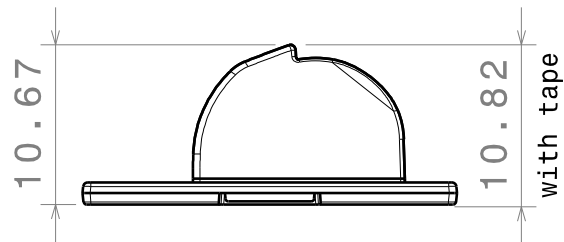

D

C

B

A

4

4

Isometric view

0.4mm tape

Bottom view

3

3

Beam direction

Front view

2

2

Part no.s:
 C11818_Strada-SQ-T-DW-XP
 C11818_Strada-SQ-T-DW-XP-G

Part no.s with tape:
 CA11819_Strada-SQ-T-DW-XP-TAPE
 CA11819_Strada-SQ-T-DW-XP-G-TAPE

MATERIALS
 Lens: PMMA
 Tape(optional): PU Foam

Top view

This drawing is our property.
 It can't be reproduced
 or communicated without
 our written agreement.

1

DESIGNED BY

hh

DATE

01.12.2010

SCALE

2:1

WEIGHT (g)