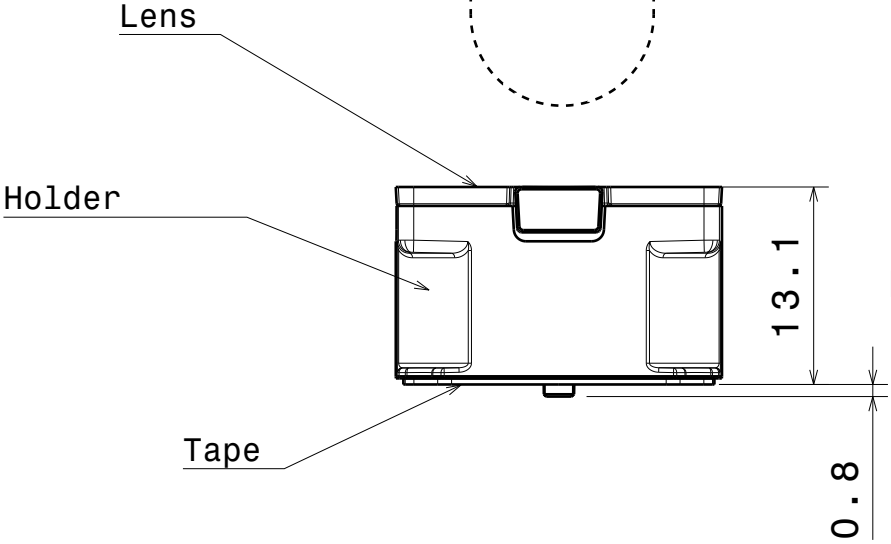

2

2

1

1

0 beam direction  
0-90 is opposite

Bottom view

Front view

Materials:  
 lens: PMMA  
 holder: PC, black  
 Tape: PU Foam