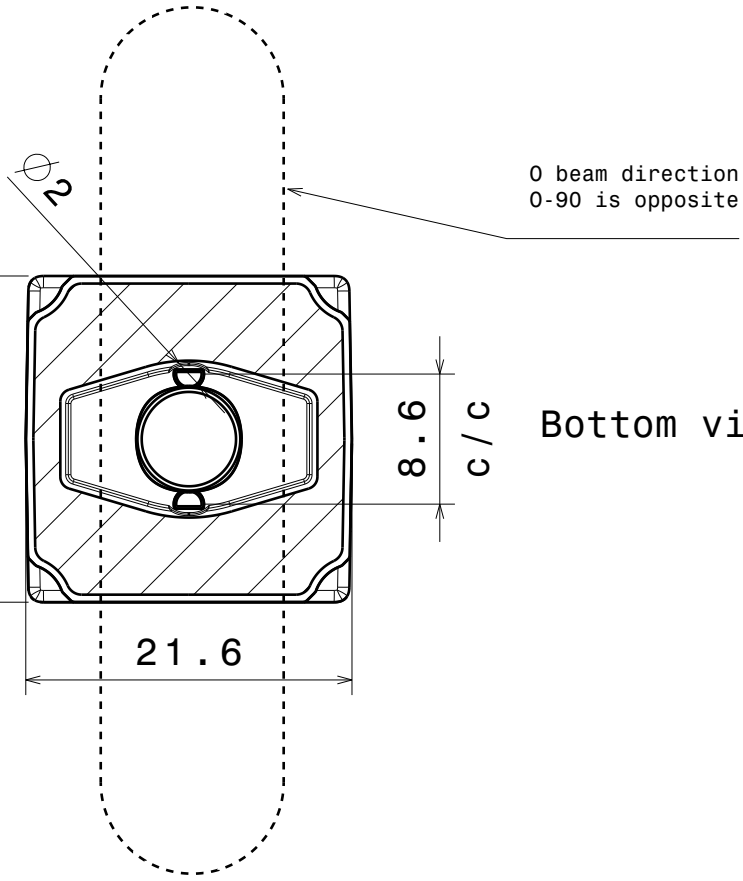

2

2

1

1

0 beam direction  
0-90 is opposite

Bottom view

Front view

Materials:  
 lens: PMMA  
 holder: PC, black  
 Tape: PU Foam

CHECKED BY s n	DATE 20.1.2012
-------------------	-------------------

SIZE A4	DRAWING NUMBER -	REV 2
------------	---------------------	----------

DESIGNED BY hh/mav	DATE 04.11.2010
-----------------------	--------------------

SCALE 2:1	WEIGHT (g)	SHEET 1/1
--------------	------------	--------------

D

A